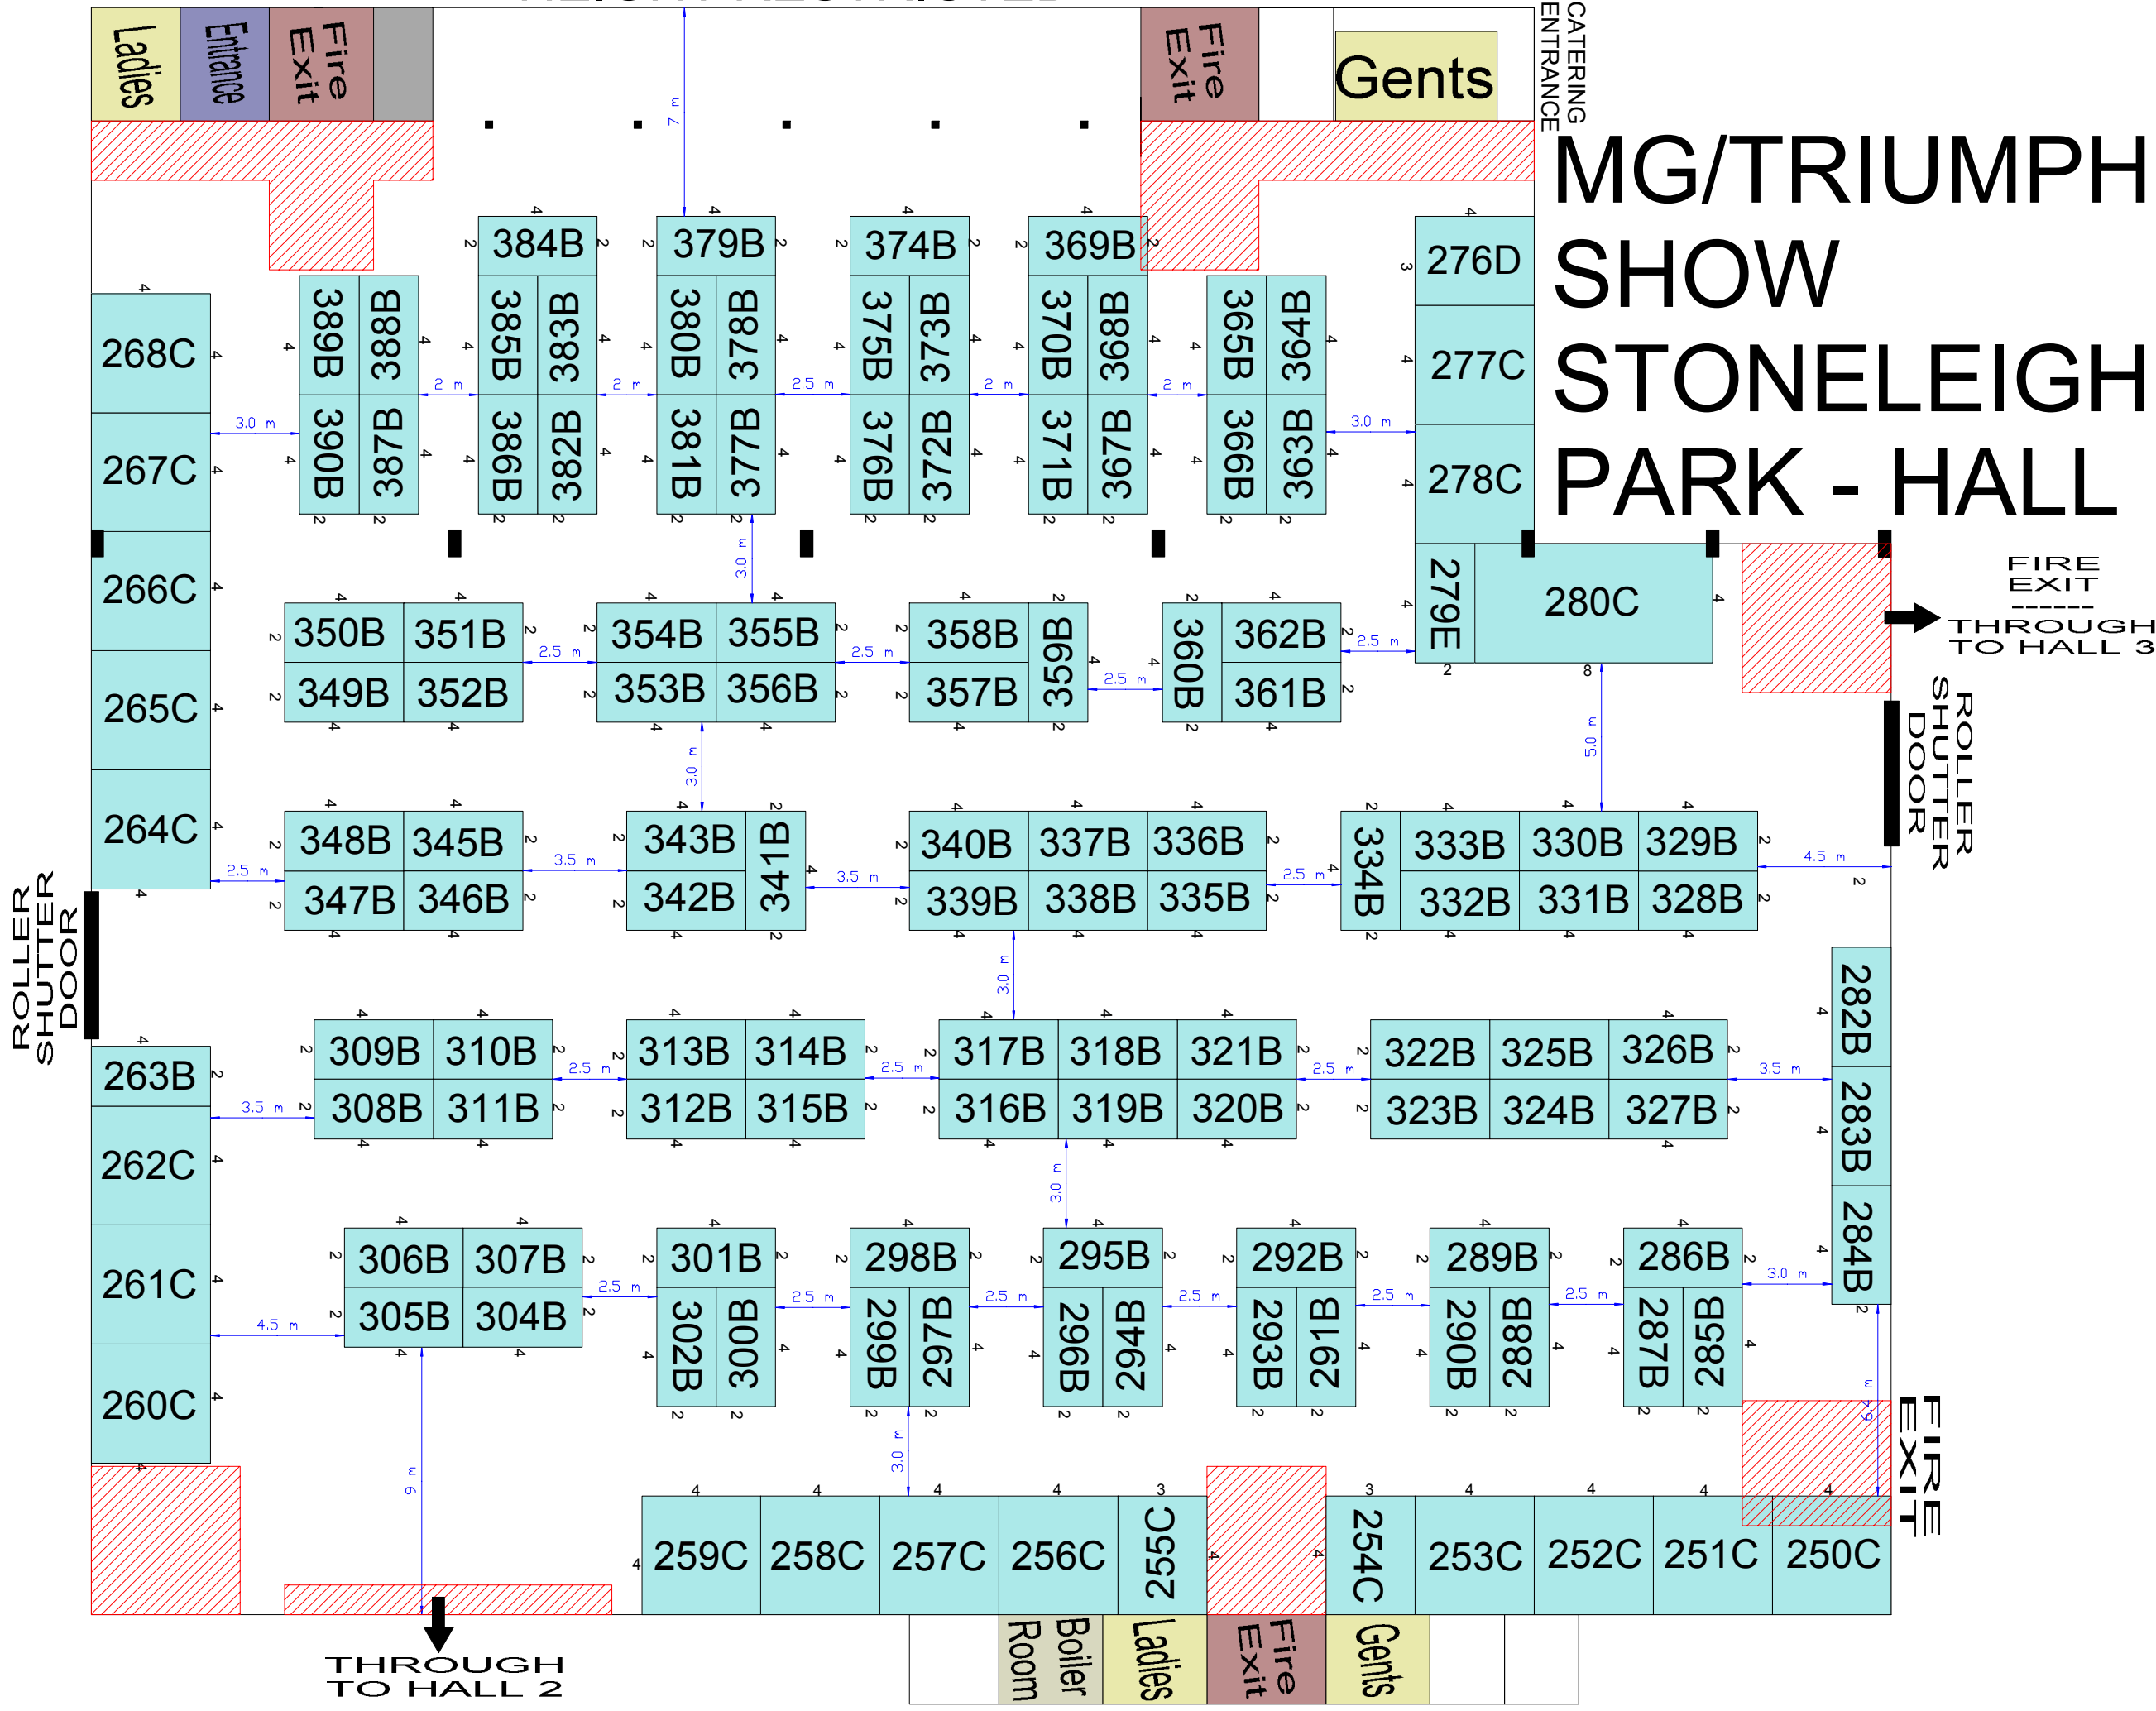

# HEIGHT RESTRICTED

# MG/TRIUMPH SHOW STONELEIGH PARK - HALL 1

THROUGH TO HALL 2

FIRE EXIT  
THROUGH TO HALL 3

ROLLER SHUTTER DOOR

FIRE EXIT

ROLLER SHUTTER DOOR